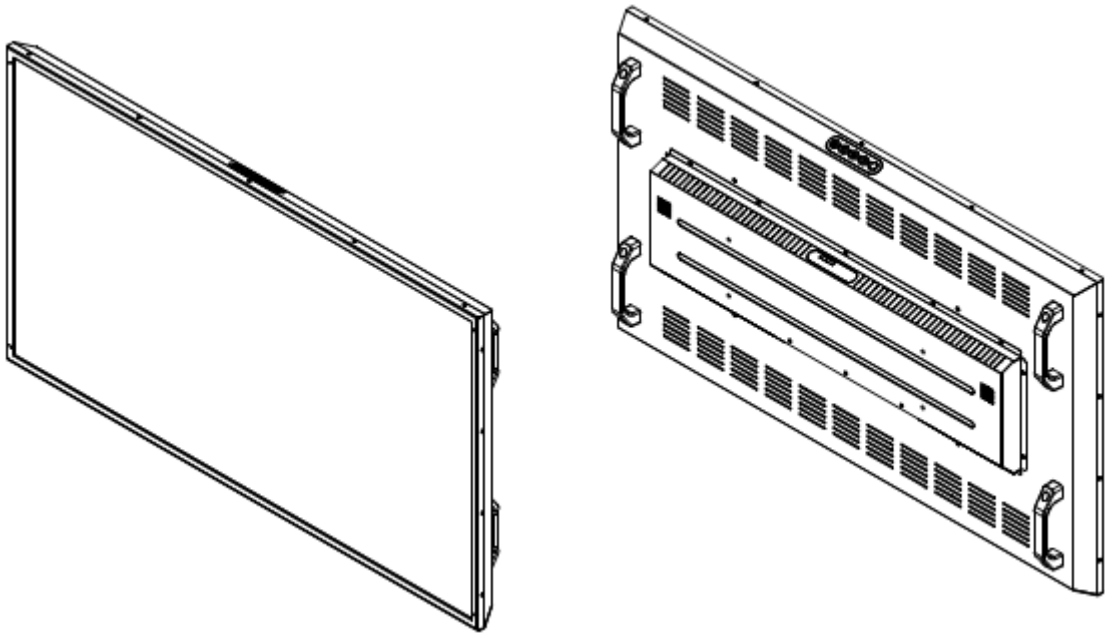

DLD= Panel + LED Driving Board + AD Control Board + Housing

Specifications are subject to change without notice.
All brands or product names are trademarks or registered trademarks of their respective companies.

Mechanical Drawing

Outline Dimensions

Unit:mm

NOTE :

O.D. : OUTLINE DIMENSION

B.O. : BEZEL OPENING

A.A. : LCD ACTIVE AREA

A : 4-M6_USER HOLE_MAX. DEPTH=6 mm