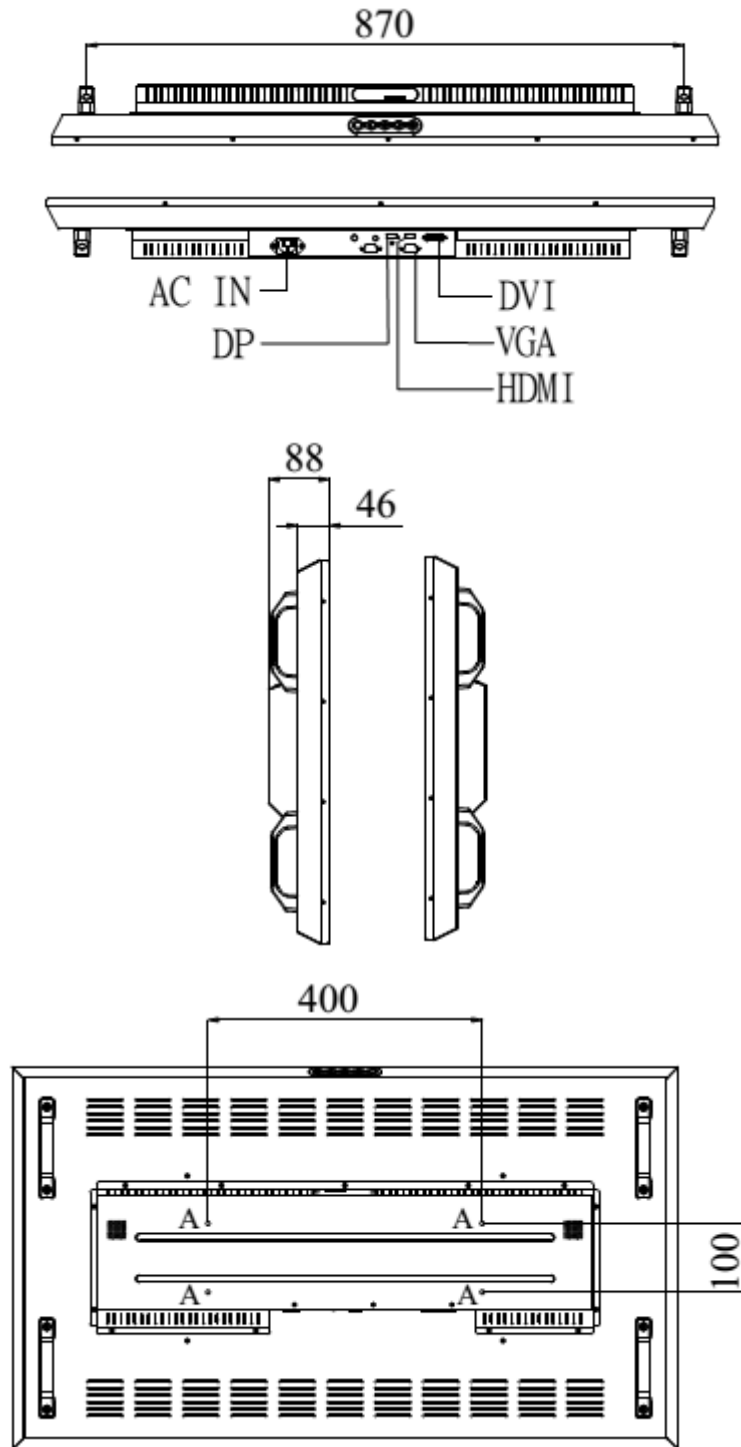

Key Features

- High Brightness 1800 nits
- Sunlight Readable
- LED Backlight
- Low Power Consumption
- Slim Bezel
- BL MTBF: 100,000 hours

Specifications

Model Name	DLD4309-ANU V1
Description	43" TFT LCD, LED Backlight 1800 nits, UHD (3840x2160)
Screen Size	43"
Display Area (mm)	941.184(H) x 529.416(V)
Brightness	1800 cd/m ²
Resolution	3840x2160
Aspect Ratio	16 : 9
Contrast Ratio	3900 : 1
Pixel Pitch (mm)	0.49005(H) x 0.49005(V)
Pixel Pre Inch (PPI)	102
Viewing Angle	178°(H),178°(V)
Color Saturation (NTSC)	80%
Display Colors	1.07G
Response Time (Typical)	8ms
Panel Interface	V-by-One
AD Board Input Interface	VGA, DVI-D, HDMI, DP
Input Power	AC100~240V
Power Consumption	182W
OSD Key	5 Keys (Power Switch, Menu, +, Exit, -)
OSD Control	Brightness, Color, Contrast, Auto Turing, H/V Position...etc
Dimensions (mm)	971.6 x 559.8 x 88
Bezel Size(U/B/L/R)	13.2/13.2/13.3/13.3 mm
Weight (Net)	21kg
Mounting	400x100
Operating Temperature	0 °C ~ 50 °C
Storage Temperature	-20 °C ~ 60 °C

DLD= Panel + LED Driving Board + AD Control Board + Housing

Specifications are subject to change without notice.
All brands or product names are trademarks or registered trademarks of their respective companies.

Mechanical Drawing

Outline Dimensions

Unit:mm

NOTE :

O.D. : OUTLINE DIMENSION

B.O. : BEZEL OPENING

A.A. : LCD ACTIVE AREA

A : 4-M6_USER HOLE_MAX. DEPTH=6 mm

Ordering Information

Part Number	Description
DLD4309-ANU-M01	43",1800nits,3840*2160,LID43A,AD9131GDHP,speaker*2,O/B.AC100~240V,V1

Optional Accessories

Part Number	Description
810618301010	CABLE.POWER.AC.1830mm USA type
810618301090	CABLE,POWER,AC,1830mm Europe type
810618301050	CABLE.POWER.AC.1830mm UK type
810618301170	CABLE.POWER,AC,1830mm Australia type
810618301031	CABLE.POWER.AC.1830mm Japan type