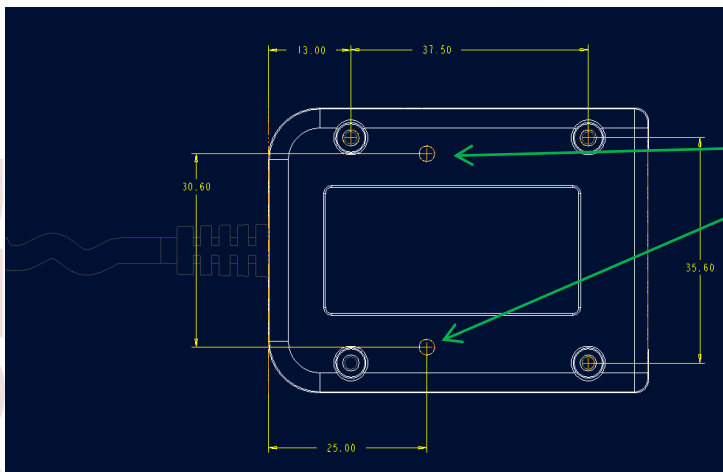

<b>Performance</b>	Image Sensor	1280 * 800 CMOS		
	Illumination	White LED		
	Aiming	650nm Laser diode		
	Symbolologies	OCR-B/ MRZ	Machine readable passports (MRP) : 2 lines of 44 characters (Readable distance: 15cm-30cm) ID documents: 3 lines of 30 characters (Readable distance: 14cm-30cm)  <b>Best read distance is around 20cm.</b>	
		1D	EAN-13, EAN-8, UPC-A, UPC-E, Code128, Code 39, Codabar, UCC/EAN 128, RSS, ITF, ITF-14, ITF6, Standard25, Matrix 25, COOP 25, Industrial 25, Plessey, MSI Plessey, Code 11, Code 93, Code 49, Code 16K, etc.	
		2D	PDF417in ID documents (Readable distance: 10cm-20cm), QR Code, Data Matrix, CSC, Maxicode, Micro QR, Micro PDF417, GM , etc.	
	Resolution	≥3mil (differ from different type bar codes)		
	Typical Depth of Field	EAN-13	70-499mm (13mil)	
		Code 39	90-264mm (5mil)	
		PDF417	70-225mm (6.7mil)	
		Data Matrix	65-214mm (10mil)	
		QR Code	40-294mm (15mil)	
	Scan Mode	Sense mode, Continuous mode		
	Scan Angle	Roll: 360°, Pitch: ±61°, Skew:±61°		
Field of View	Horizontal 43°, Vertical 29°			
Min. Symbol Contrast	25%			
<b>Mechanical/ Electric</b>	Interface	RS-232, USB		
	Dimensions	60(W)×45(D)×22.5(H)mm		
	Weight	98g		
	Notification	Beep, LED indicator		
	Operating Power	5VDC±5%, 280mA		
<b>Environmental</b>	Operating Temperature	-20°C to 60°C (-4°F to 140°F)		
	Storage Temperature	-40°C to 70°C (-40°F to 158°F)		
	Humidity	5% to 95% (non-condensing)		
<b>Accessories</b>	Cable	USB	USB virtual Com, not support USB-HID	
		RS-232	Standard DB9 RS232 interface	
	Power Adapter	DC5V adapter to power the RT237 for RS-232 interface.		

Mounting Screw Holes

This scanner is designed for embedded use, you can fix it easily into your device with these two screw holes.

Tel: +86 755-23762089   
 Website: [www.rtscan.net](http://www.rtscan.net) Email: [info@rtscan.net](mailto:info@rtscan.net)  
 553, 555, Dongming Building, Minzhi Street, Longhua District, Shenzhen 518109, China